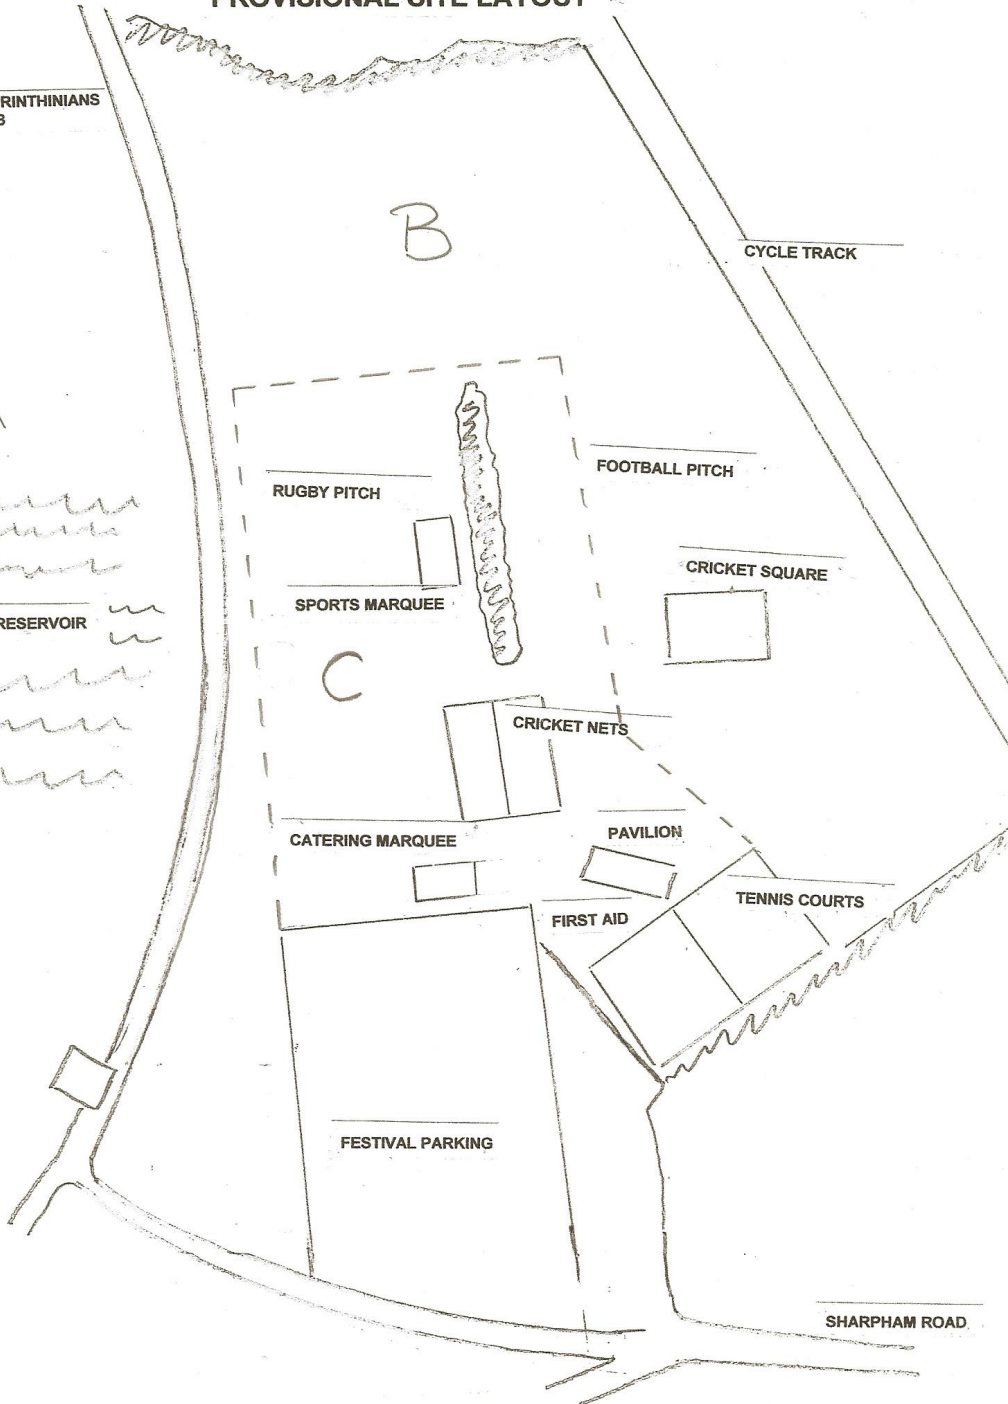

# PROVISIONAL SITE LAYOUT

BRISTOL CORINTHINIANS  
YACHT CLUB

## SPORTS AREAS

- A - Reservoir, for Angling and Yacht Club only
- B - Available for clubs requiring a lot of space
- C - Main area for club stands/displays